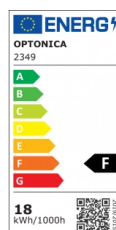

OPTONICA

Módulo empotrado cuadrado LED

Potencia **Color de luz**

- 18W

Blanca neutral

Stamps

Especificación técnica

Número de catálogo	2349
Brand	Optonica
Product Code	DL18-A4
Power	18W
Energy Consumption	18 kWh/1000h
Input voltage	AC85-265V
Flux	1350 lm
FLUX per watt	75lm/W
IP	20
Dimmable	No
Correlated Color Temperature	4500K
Light Color	Blanca neutral
Wattage Equivalent	144W
EAN Code	3800156623491
Energy Efficiency Label	F
Beam angle	120º

Hole Size	205x205 mm
Power Factor	0.5
On/Off Cycles	25 000x
Instant On	0.2s
Material	Aluminium
Operating Frequency	50-60 Hz
Temperature	-20°C / +40°C
Ra ≥	80
Life span	25 000 Hours
Color Code	827
Lumen maintenance at end of service life	70%
Size of product	225x225x20 mm
Size of package	230x270x35 mm
Size of Box	470x370x285 mm
Items per pack	1
Items per box	20
Gross weight	0,410 kg
Net weight	0,345 kg