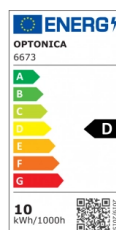

OPTONICA

LED Listón Fitting IP20

Potencia Color de luz

- 10W

Blanco cálido

Stamps

Especificación técnica

Número de catálogo	6673
Brand	Optonica
Product Code	OT10-A2
Power	10W
Energy Consumption	10 kWh/1000h
Input voltage	AC220-240V
Flux	1150 lm
FLUX per watt	115 lm/W
IP	20
Dimmable	No
Correlated Color Temperature	3000K
Light Color	Blanco cálido
EAN Code	3800156666733
Energy Efficiency Label	D
Beam angle	120°
Power Factor	0.5

On/Off Cycles	25 000x
Instant On	100% - 0.1s
Material	ALU+PC
Operating Frequency	50-60 Hz
Temperature	-20°C / +40°C
Ra ≥	80
Life span	25 000 Hours
Color Code	830
Lumen maintenance at end of service life	70%
Size of product	300x70x20 mm
Size of package	300x70x25 mm
Items per pack	1
Items per box	40
Gross weight	0,160 kg
Net weight	0,119 kg
Warranty	2 Years