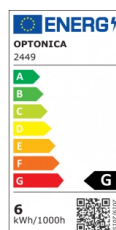

OPTONICA

Módulo empotrado cuadrado LED

Potencia **Color de luz**

- 6W

Blanco cálido

Stamps

Especificación técnica

Número de catálogo	2449
Brand	Optonica
Product Code	DL6-A4
Power	6W
Energy Consumption	6 kWh/1000h
Input voltage	AC180-260V
Flux	360 lm
FLUX per watt	60lm/W
IP	20
Dimmable	No
Correlated Color Temperature	2800K
Light Color	Blanco cálido
Wattage Equivalent	48W
EAN Code	3800156624498
Energy Efficiency Label	G
Beam angle	120º

Hole Size	110x110 mm
Power Factor	0.5
On/Off Cycles	25 000x
Instant On	0.2s
Material	Aluminium
Operating Frequency	50-60 Hz
Temperature	-20°C / +40°C
Ra ≥	80
Life span	25 000 Hours
Color Code	827
Lumen maintenance at end of service life	70%
Size of product	120x120x22 mm
Size of package	135x160x35 mm
Size of Box	370x280x335 mm
Items per pack	1
Items per box	40
Gross weight	0,158 kg
Net weight	0,126 kg