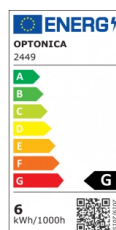

OPTONICA

Módulo empotrado cuadrado LED

Potencia **Color de luz**

- 6W

Blanco cálido

Stamps

Especificación técnica

| | |
|-------------------------------------|---------------|
| Número de catálogo | 2449 |
| Brand | Optonica |
| Product Code | DL6-A4 |
| Power | 6W |
| Energy Consumption | 6 kWh/1000h |
| Input voltage | AC180-260V |
| Flux | 360 lm |
| FLUX per watt | 60lm/W |
| IP | 20 |
| Dimmable | No |
| Correlated Color Temperature | 2800K |
| Light Color | Blanco cálido |
| Wattage Equivalent | 48W |
| EAN Code | 3800156624498 |
| Energy Efficiency Label | G |
| Beam angle | 120º |

| | |
|---|----------------|
| Hole Size | 110x110 mm |
| Power Factor | 0.5 |
| On/Off Cycles | 25 000x |
| Instant On | 0.2s |
| Material | Aluminium |
| Operating Frequency | 50-60 Hz |
| Temperature | -20°C / +40°C |
| Ra ≥ | 80 |
| Life span | 25 000 Hours |
| Color Code | 827 |
| Lumen maintenance at end of service life | 70% |
| Size of product | 120x120x22 mm |
| Size of package | 135x160x35 mm |
| Size of Box | 370x280x335 mm |
| Items per pack | 1 |
| Items per box | 40 |
| Gross weight | 0,158 kg |
| Net weight | 0,126 kg |