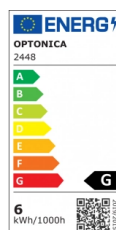

OPTONICA

Módulo empotrado cuadrado LED

Potencia **Color de luz**

- 6W

Blanca neutral

Stamps

Especificación técnica

Número de catálogo	2448
Brand	Optonica
Product Code	DL6-A4
Power	6W
Energy Consumption	6 kWh/1000h
Input voltage	AC 85-260V
Flux	360 lm
FLUX per watt	60lm/W
IP	20
Dimmable	No
Correlated Color Temperature	4500K
Light Color	Blanca neutral
Wattage Equivalent	48W
EAN Code	3800156624481
Energy Efficiency Label	G
Beam angle	120º

Hole Size	105 x 105 mm
Power Factor	0.5
On/Off Cycles	25 000x
Instant On	0.2s
Material	Aluminium
Operating Frequency	50-60 Hz
Temperature	-20°C / +40°C
Ra ≥	80
Life span	25 000 Hours
Color Code	845
Lumen maintenance at end of service life	70%
Size of product	119 x 119 x 20 mm
Size of package	135x160x35 mm
Size of Box	370x280x335 mm
Items per pack	1
Items per box	40
Gross weight	0,158 kg
Net weight	0,126 kg