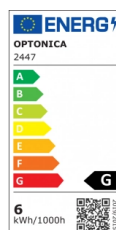

OPTONICA

Módulo empotrado cuadrado LED

Potencia   **Color de luz**

- 6W

Luz blanca

Stamps