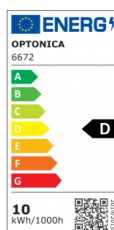

OPTONICA

LED Listón Fitting IP20

Potencia Color de luz

- 10W

Blanca neutral

Stamps

Especificación técnica

Número de catálogo	6672
Brand	Optonica
Product Code	OT10-A2
Power	10W
Energy Consumption	10 kWh/1000h
Input voltage	AC220-240V
Flux	1150 lm
FLUX per watt	115 lm/W
IP	20
Dimmable	No
Correlated Color Temperature	4000K
Light Color	Blanca neutral
EAN Code	3800156666726
Energy Efficiency Label	D
Beam angle	120°
Power Factor	0.5

On/Off Cycles	25 000x
Instant On	100% - 0.1s
Material	ALU+PC
Operating Frequency	50-60 Hz
Temperature	-20°C / +40°C
Ra ≥	80
Life span	25 000 Hours
Color Code	840
Lumen maintenance at end of service life	70%
Size of product	300x70x20 mm
Size of package	300x70x20 mm
Items per pack	1
Items per box	40
Gross weight	0,120 kg
Net weight	0,097 kg
Warranty	2 Years