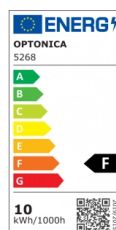

OPTONICA

10W LUMINARIAS LINEALES LED M35

Potencia **Color de luz**

- 10W

Blanca neutral

Stamps

Especificación técnica

Número de catálogo	5268
Brand	Optonica
Product Code	LN10-A4
Power	10W
Energy Consumption	10 kWh/1000h
Input voltage	DC48V
Flux	800lm
FLUX per watt	80 lm/W
Dimmable	No
Correlated Color Temperature	4000K
Light Color	Blanca neutral
EAN Code	3800156652682
Energy Efficiency Label	F
Beam angle	90°
On/Off Cycles	25 000x
Operating Frequency	50-60 Hz

Temperature	-20°C / +40°C
Ra ≥	80
Life span	25 000 Hours
Lumen maintenance at end of service life	70%
Size of product	135x34x50.5 mm
Size of package	155x73x38 mm
Size of Box	405x335x255 mm
Items per pack	1
Items per box	60
Material	ALU + PC
Gross weight	0,223 kg
Net weight	0,188 kg
Warranty	2 Years