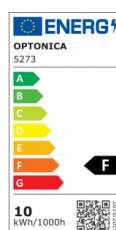

OPTONICA

LUMINARIAS LINEALES LED 10W M35

Potencia **Color de luz**

- 10W

Blanco cálido

Stamps

Especificación técnica

Número de catálogo	5273
Brand	Optonica
Product Code	LN10-A4
Power	10W
Energy Consumption	10 kWh/1000h
Input voltage	DC48V
Flux	800lm
FLUX per watt	80 lm/W
Dimmable	No
Correlated Color Temperature	3000K
Light Color	Blanco cálido
EAN Code	3800156652736
Energy Efficiency Label	F
Beam angle	90°
On/Off Cycles	25 000x
Material	ALU+PC

Operating Frequency	50-60 Hz
Temperature	-20°C / +40°C
Ra ≥	80
Life span	25 000 Hours
Lumen maintenance at end of service life	70%
Size of product	137x34x95 mm
Size of package	155x155x38 mm
Size of Box	410x325x335 mm
Items per pack	1
Items per box	40
Gross weight	0,475 kg
Net weight	0,416 kg
Warranty	2 Years