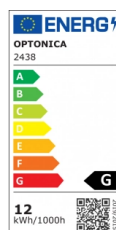

OPTONICA

Módulo empotrado redondo LED

Potencia **Color de luz**

- 12W

Blanca neutral

Stamps

Especificación técnica

Número de catálogo	2438
Brand	Optonica
Product Code	DL12-A4
Power	12W
Energy Consumption	12 kWh/1000h
Input voltage	AC 85-260V
Flux	840 lm
FLUX per watt	70lm/W
IP	20
Dimmable	No
Correlated Color Temperature	4500K
Light Color	Blanca neutral
Wattage Equivalent	96W
EAN Code	3800156624382
Energy Efficiency Label	G
Beam angle	120º

Hole Size	Ø 160 mm
Power Factor	0.5
Power LED	12W
On/Off Cycles	25 000x
Instant On	0.2s
Material	Aluminium
Operating Frequency	50-60 Hz
Temperature	-20°C / +40°C
Ra ≥	80
Life span	25 000 Hours
Color Code	845
Lumen maintenance at end of service life	70%
Size of product	Ø 170 x 23 mm
Size of package	180x210x35 mm
Size of Box	550x370x225 mm
Items per pack	1
Items per box	30
Gross weight	0,234 kg