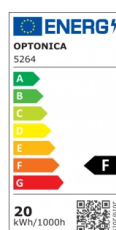

OPTONICA

LUMINARIAS LINEALES LED 12W M35

Potencia **Color de luz**

• 20W

Blanco cálido

Stamps

Especificación técnica

Número de catálogo	5264
Brand	Optonica
Product Code	LN20-A4
Power	20W
Energy Consumption	20 kWh/1000h
Input voltage	DC48V
Flux	1600 lm
FLUX per watt	80 lm/W
Dimmable	No
Correlated Color Temperature	3000K
Light Color	Blanco cálido
EAN Code	3800156652644
Energy Efficiency Label	F
Beam angle	90°
On/Off Cycles	25 000x
Material	ALU+PC

Operating Frequency	50-60 Hz
Temperature	-20°C / +40°C
Ra ≥	80
Life span	25 000 Hours
Lumen maintenance at end of service life	70%
Size of product	φ65x130 mm
Size of package	210x155x75 mm
Size of Box	440x400x335 mm
Items per pack	1
Items per box	20
Gross weight	0,564 kg
Net weight	0,463 kg
Warranty	2 Years