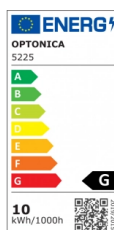

OPTONICA

LUMINARIAS LINEALES LED magnetico M15 10W

Potencia   **Color de luz**

- 10W

Blanca neutral

Stamps