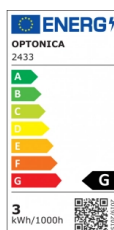

OPTONICA

Módulo empotrado redondo LED

Potencia Color de luz

- 3W

Blanco cálido

Stamps

Especificación técnica

Número de catálogo	2433
Brand	Optonica
Product Code	DL3-A4
Power	3W
Energy Consumption	3 kWh/1000h
Input voltage	AC 85-260V
Flux	150 lm
FLUX per watt	50lm/W
IP	20
Dimmable	No
Correlated Color Temperature	2800K
Light Color	Blanco cálido
Wattage Equivalent	24W
EAN Code	3800156624337
Energy Efficiency Label	G
Beam angle	120º

Hole Size	Ø 70 mm
Power Factor	0.5
Power LED	3W
On/Off Cycles	25 000x
Instant On	0.2s
Material	Aluminium
Operating Frequency	50-60 Hz
Temperature	-20°C / +40°C
Ra ≥	80
Life span	25 000 Hours
Color Code	827
Lumen maintenance at end of service life	70%
Size of product	Ø 85 x 25 mm
Size of package	95x135x35 mm
Size of Box	370x200x285 mm
Items per pack	1
Items per box	40
Gross weight	0,100 kg