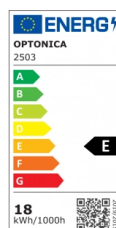

OPTONICA

ES-LED Plafon -Redondo Cuadrado

Potencia

- 18W

Color de luz

Cambio de color
3000K-6000K

Stamps

Especificación técnica

Número de catálogo	2503
Brand	Optonica
Product Code	DL18-B4
Power	18W
Energy Consumption	18 kWh/1000h
Input voltage	AC220-240V
Flux	1880 lm
FLUX per watt	104 lm/W
IP	54
Dimmable	No
Correlated Color Temperature	3000K-6000K
Light Color	Cambio de color 3000K-6000K
EAN Code	3800156625037
Energy Efficiency Label	E
Beam angle	120°
On/Off Cycles	25 000x

Instant On	0.1s
Operating Frequency	50-60 Hz
Temperature	-20°C / +40°C
Ra ≥	80
Life span	25 000 Hours
Lumen maintenance at end of service life	70%
Size of product	220x220x51 mm
Size of package	225x58x225 mm
Size of Box	615x470x250 mm
Items per pack	1
Items per box	20
Gross weight	0,820 kg
Net weight	0,748 kg
Warranty	2 Years