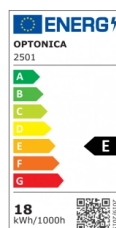

OPTONICA

ES-LED Plafon - redondo

Potencia

- 18W

Color de luz

Cambio de color
3000K-6000K

Stamps

Especificación técnica

Número de catálogo	2501
Brand	Optonica
Product Code	DL18-B4
Power	18W
Energy Consumption	18 kWh/1000h
Input voltage	AC220-240V
Flux	1880 lm
FLUX per watt	104 lm/W
IP	54
Dimmable	No
Correlated Color Temperature	3000K-6000K
Light Color	Cambio de color 3000K-6000K
EAN Code	3800156625013
Energy Efficiency Label	E
Beam angle	120°
On/Off Cycles	25 000x

Instant On	0.1s
Operating Frequency	50-60 Hz
Temperature	-20°C / +40°C
Ra ≥	80
Life span	25 000 Hours
Lumen maintenance at end of service life	70%
Size of product	Φ220x51 mm
Size of package	225x58x225 mm
Size of Box	615x470x250 mm
Items per pack	1
Items per box	20
Gross weight	0,607 kg
Net weight	0,516 kg
Warranty	2 Years