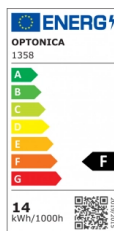

OPTONICA

Bombilla LED E27 A60 14W

Potencia **Color de luz**

- 14W

Blanca neutral

Stamps

Especificación técnica

Número de catálogo	1358
Brand	Optonica
Product Code	SP15-A6
Power	14W
Energy Consumption	14 kWh/1000h
Input voltage	AC175-265V
Flux	1380 lm
FLUX per watt	99
IP	20
Dimmable	No
Correlated Color Temperature	4000K
Light Color	Blanca neutral
EAN Code	3800156613584
Energy Efficiency Label	F
Beam angle	270°
Power Factor	0.5

On/Off Cycles	25 000x
Instant On	0.2s
Operating Frequency	50-60 Hz
Temperature	-20°C / +40°C
Ra ≥	80
Life span	25 000 Hours
Weight of Product	85 gr.
Lumen maintenance at end of service life	70%
Size of product	Φ65x120 mm
Size of package	60x60x118
Size of Box	630x320x255 mm
Items per pack	1
Items per box	100
Material	Plastic+ALU
Gross weight	0,048 kg
Net weight	0,037 kg
Warranty	2 Years