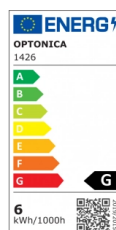

OPTONICA

Vela LED E14 C37

Potencia **Color de luz**

• 5.5 W

Blanca neutral

Stamps

Especificación técnica

Número de catálogo	1426
Brand	Optonica
Product Code	SP6-A8
Socket	E14
Power	5.5 W
Energy Consumption	5.5 kWh/1000h
Input voltage	AC220-240V
Flux	450 lm
FLUX per watt	82lm/W
IP	20
Dimmable	No
Correlated Color Temperature	4000K
Light Color	Blanca neutral
EAN Code	3800156614260
Energy Efficiency Label	G
Beam angle	180°
Power Factor	0.5
On/Off Cycles	25 000x

Instant On	0.2s
Material	ALU+PC
Operating Frequency	50-60 Hz
Temperature	-20°C / +40°C
Ra ≥	80
Life span	25 000 Hours
Lumen maintenance at end of service life	70%
Size of product	37x100 mm
Size of package	110x40x40 mm
Size of Box	405x210x235 mm
Items per pack	1
Items per box	100
Gross weight	0,021 kg
Net weight	0,015 kg
Warranty	2 Years