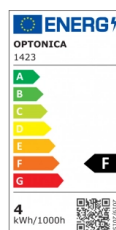

OPTONICA

Vela LED E14 C37

Potencia **Color de luz**

• 3.7 W

Blanca neutral

Stamps

Especificación técnica

Número de catálogo	1423
Brand	Optonica
Product Code	SP4-A5
Socket	E14
Power	3.7 W
Energy Consumption	3.7 kWh/1000h
Input voltage	AC220-240V
Flux	320 lm
FLUX per watt	86lm/W
IP	20
Dimmable	No
Correlated Color Temperature	4000K
Light Color	Blanca neutral
EAN Code	3800156614239
Energy Efficiency Label	F
Beam angle	180°
Power Factor	0.5
On/Off Cycles	25 000x

Instant On	0.2s
Material	ALU+PC
Operating Frequency	50-60 Hz
Temperature	-20°C / +40°C
Ra ≥	80
Life span	25 000 Hours
Lumen maintenance at end of service life	70%
Size of product	37x100 mm
Size of package	110x40x40 mm
Size of Box	405x210x235 mm
Items per pack	1
Items per box	100
Gross weight	0,021 kg
Net weight	0,015 kg
Warranty	2 Years