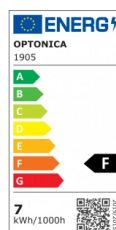

OPTONICA

Bombilla LED GU10 110°

Potencia **Color de luz**

• 6.5W

Blanca neutral

Stamps

Especificación técnica

| | |
|-------------------------------------|----------------|
| Número de catálogo | 1905 |
| Brand | Optonica |
| Product Code | SP7-A3 |
| Socket | GU10 |
| Power | 6.5W |
| Energy Consumption | 6.5 kWh/1000h |
| Input voltage | AC175-265V |
| Flux | 550 lm |
| FLUX per watt | 71lm/W |
| IP | 20 |
| Dimmable | No |
| Correlated Color Temperature | 4500K |
| Light Color | Blanca neutral |
| EAN Code | 3800156619050 |
| Energy Efficiency Label | F |
| Beam angle | 110° |

| | |
|---|----------------|
| Power Factor | 0.5 |
| On/Off Cycles | 25 000x |
| Instant On | 0.2s |
| Material | ALU+PC |
| Operating Frequency | 50-60 Hz |
| Temperature | -20°C / +40°C |
| Ra ≥ | 80 |
| Life span | 25 000 Hours |
| Lumen maintenance at end of service life | 70% |
| Size of product | 57x50 mm |
| Size of package | 60x50x50 mm |
| Size of Box | 530x275x145 mm |
| Items per pack | 1 |
| Items per box | 100 |
| Gross weight | 0,026 kg |
| Net weight | 0,017 kg |
| Warranty | 2 Years |