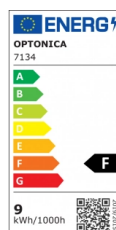

OPTONICA

LED Wall Washer

Potencia

- 9W

Color de luz

Luz blanca

Stamps

Especificación técnica

Número de catálogo	7134
Brand	Optonica
Product Code	WW9-A1
Power	9W
Energy Consumption	9 kWh/1000h
Input voltage	AC220-240V
Flux	700 lm
FLUX per watt	78lm/W
IP	65
Dimmable	No
Correlated Color Temperature	6000K
Light Color	Luz blanca
EAN Code	3800156671348
Energy Efficiency Label	F
Beam angle	30°
Power Factor	0.5
Power LED	9W
On/Off Cycles	25 000x

Instant On	0.1s
Material	Aluminium
Operating Frequency	50-60 Hz
Temperature	-20°C / +40°C
Ra ≥	80
Life span	25 000 Hours
Color Code	860
Lumen maintenance at end of service life	70%
Size of product	500x30x25 mm
Size of package	505x63x43 mm
Items per pack	1
Items per box	20
Gross weight	0,450 kg
Net weight	0,395 kg
Warranty	2 Years