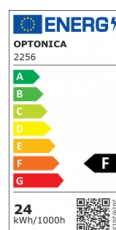

OPTONICA

Panel cuadrado de superficie LED

Potencia **Color de luz**

- 24W

Luz blanca

Stamps

Especificación técnica

Número de catálogo	2256
Brand	Optonica
Product Code	DL24-A1
Power	24W
Energy Consumption	24 kWh/1000h
Input voltage	AC180-260V
Flux	1920 lm
FLUX per watt	80lm/W
IP	20
Dimmable	No
Correlated Color Temperature	6000K
Light Color	Luz blanca
Wattage Equivalent	192W
EAN Code	3800156622562
Energy Efficiency Label	F
Beam angle	120º

Power Factor	0.5
On/Off Cycles	25 000x
Instant On	0.2s
Material	Aluminium
Operating Frequency	50-60 Hz
Temperature	-20°C / +40°C
Ra ≥	80
Life span	25 000 Hours
Color Code	860
Lumen maintenance at end of service life	70%
Size of product	300x300x39 mm
Size of package	310x305x45 mm
Items per pack	1
Items per box	10
Gross weight	0,860 kg
Net weight	0,745 kg
Warranty	2 Years