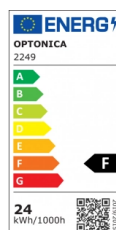

OPTONICA

Panel redondo de superficie LED

Potencia **Color de luz**

- 24W

Blanca neutral

Stamps

Especificación técnica

Número de catálogo	2249
Brand	Optonica
Product Code	DL24-A1
Power	24W
Energy Consumption	24 kWh/1000h
Input voltage	AC180-260V
Flux	1920 lm
FLUX per watt	80lm/W
IP	20
Dimmable	No
Correlated Color Temperature	4500K
Light Color	Blanca neutral
Wattage Equivalent	192W
EAN Code	3800156622494
Energy Efficiency Label	F
Beam angle	120°

Power Factor	0.5
Power LED	24W
On/Off Cycles	25 000x
Instant On	0.2s
Material	Aluminium
Operating Frequency	50-60 Hz
Temperature	-20°C / +40°C
Ra ≥	80
Life span	25 000 Hours
Color Code	845
Lumen maintenance at end of service life	70%
Size of product	Φ300x31 mm
Size of package	310x305x41 mm
Size of Box	470x320x320 mm
Items per pack	1
Items per box	10
Gross weight	0,690 kg
Net weight	0,590 kg