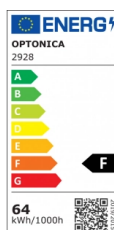

OPTONICA

Luz de Techo LED Cuerpo Blanco - Cuadrado

Potencia **Color de luz**

• 64W

Blanco cálido

Stamps

Especificación técnica

Número de catálogo	2928
Brand	Optonica
Product Code	PD64-A2
Power	64W
Energy Consumption	64 kWh/1000h
Input voltage	AC: 175-260V
Flux	4800 lm
FLUX per watt	75lm/W
IP	20
Dimmable	No
Correlated Color Temperature	3000K
Light Color	Blanco cálido
Wattage Equivalent	270W
EAN Code	3800156629288
Energy Efficiency Label	F
Beam angle	120º

Power Factor	0.9
On/Off Cycles	25 000x
Instant On	0.1s
Material	Plastic
Operating Frequency	50-60 Hz
Temperature	-20°C / +40°C
Ra ≥	80
Life span	25 000 Hours
Color Code	830
Body Color	White
LED Type	5630 SMD
Lumen maintenance at end of service life	70%
Size of product	600x600 mm
Size of package	650x60x650 mm
Size of Box	660x380x665 mm
Items per pack	1
Items per box	6
Gross weight	3,512 kg