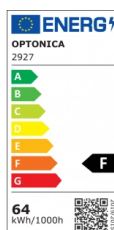

OPTONICA

Luz de Techo LED Cuerpo Blanco - Cuadrado

Potencia **Color de luz**

- 64W

Blanca neutral

Stamps

Especificación técnica

Número de catálogo	2927
Brand	Optonica
Product Code	PD64-A2
Power	64W
Energy Consumption	64 kWh/1000h
Input voltage	AC: 175-260V
Flux	4800 lm
FLUX per watt	75lm/W
IP	20
Dimmable	No
Correlated Color Temperature	4500K
Light Color	Blanca neutral
Wattage Equivalent	270W
EAN Code	3800156629271
Energy Efficiency Label	F
Beam angle	120º

Power Factor	0.9
On/Off Cycles	25 000x
Instant On	0.1s
Material	Plastic
Operating Frequency	50-60 Hz
Temperature	-20°C / +40°C
Ra ≥	80
Life span	25 000 Hours
Color Code	845
Body Color	White
LED Type	5630 SMD
Lumen maintenance at end of service life	70%
Size of product	600x600 mm
Size of package	650x60x650 mm
Size of Box	660x380x665 mm
Items per pack	1
Items per box	6
Gross weight	3,512 kg