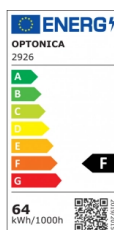

OPTONICA

Luz de Techo LED Cuerpo Negro - Cuadrado

Potencia **Color de luz**

• 64W

Blanco cálido

Stamps

Especificación técnica

Número de catálogo	2926
Brand	Optonica
Product Code	PD64-A2
Power	64W
Energy Consumption	64 kWh/1000h
Input voltage	AC: 175-260V
Flux	4800 lm
FLUX per watt	75lm/W
IP	20
Dimmable	No
Correlated Color Temperature	3000K
Light Color	Blanco cálido
Wattage Equivalent	270W
EAN Code	3800156629264
Energy Efficiency Label	F
Beam angle	120º

Power Factor	0.9
On/Off Cycles	25 000x
Instant On	0.1s
Operating Frequency	50-60 Hz
Temperature	-20°C / +40°C
Ra ≥	80
Life span	25 000 Hours
Color Code	830
Body Color	Black
LED Type	5630 SMD
Lumen maintenance at end of service life	70%
Size of product	600x600 mm
Size of package	650x60x650 mm
Size of Box	660x380x665 mm
Items per pack	1
Items per box	6
Material	PC
Gross weight	3,512 kg