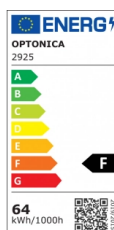

OPTONICA

Luz de Techo LED Cuerpo Negro - Cuadrado

Potencia **Color de luz**

• 64W

Blanca neutral

Stamps

Especificación técnica

Número de catálogo	2925
Brand	Optonica
Product Code	PD64-A2
Power	64W
Energy Consumption	64 kWh/1000h
Input voltage	AC: 175-260V
Flux	4800 lm
FLUX per watt	75lm/W
IP	20
Dimmable	No
Correlated Color Temperature	4500K
Light Color	Blanca neutral
Wattage Equivalent	270W
EAN Code	3800156629257
Energy Efficiency Label	F
Beam angle	120º

Power Factor	0.9
On/Off Cycles	25 000x
Instant On	0.1s
Operating Frequency	50-60 Hz
Temperature	-20°C / +40°C
Ra ≥	80
Life span	25 000 Hours
Color Code	845
Body Color	Black
LED Type	5630 SMD
Lumen maintenance at end of service life	70%
Size of product	600x600 mm
Size of package	650x60x650 mm
Size of Box	660x380x665 mm
Items per pack	1
Items per box	6
Material	PC
Gross weight	3,512 kg