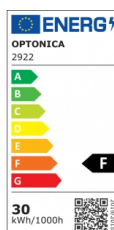

OPTONICA

Luz de Techo LED Cuerpo Negro - Cuadrada

Potencia **Color de luz**

• 30W

Blanco cálido

Stamps

Especificación técnica

Número de catálogo	2922
Brand	Optonica
Product Code	PD30-A2
Power	30W
Energy Consumption	30 kWh/1000h
Input voltage	AC: 175-260V
Flux	2250
FLUX per watt	75lm/W
IP	20
Dimmable	No
Correlated Color Temperature	3000K
Light Color	Blanco cálido
Wattage Equivalent	140W
EAN Code	3800156629226
Energy Efficiency Label	F
Beam angle	120º

Power Factor	0.9
On/Off Cycles	25 000x
Instant On	0.1s
Operating Frequency	50-60 Hz
Temperature	-20°C / +40°C
Ra ≥	80
Life span	25 000 Hours
Color Code	830
Body Color	Black
LED Type	5630 SMD
Lumen maintenance at end of service life	70%
Size of product	380x380 mm
Size of package	430x60x430 mm
Size of Box	440x380x445 mm
Items per pack	1
Items per box	10
Material	PC
Gross weight	1,627 kg