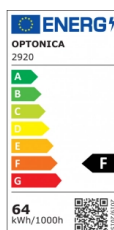

OPTONICA

Luz de Techo LED Redonda Cuerpo Blanco

Potencia **Color de luz**

• 64W

Blanco cálido

Stamps

Especificación técnica

Número de catálogo	2920
Brand	Optonica
Product Code	PD36-A2
Power	64W
Energy Consumption	64 kWh/1000h
Input voltage	AC: 175-260V
Flux	4800 lm
FLUX per watt	75lm/W
IP	20
Dimmable	No
Correlated Color Temperature	3000K
Light Color	Blanco cálido
Wattage Equivalent	268W
EAN Code	3800156629202
Energy Efficiency Label	F
Beam angle	120º

Power Factor	0.9
On/Off Cycles	25 000x
Instant On	0.1s
Operating Frequency	50-60 Hz
Temperature	-20°C / +40°C
Ra ≥	80
Life span	25 000 Hours
Color Code	830
Body Color	White
LED Type	5630 SMD
Lumen maintenance at end of service life	70%
Size of product	φ600x80 mm
Size of package	600x60x600 mm
Size of Box	660x380x665 mm
Items per pack	1
Items per box	6
Material	PC
Gross weight	4,500 kg