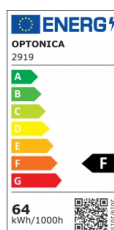

OPTONICA

Luz de Techo LED Redonda Cuerpo Blanco

Potencia **Color de luz**

• 64W

Blanca neutral

Stamps

Especificación técnica

Número de catálogo	2919
Brand	Optonica
Product Code	PD36-A2
Power	64W
Energy Consumption	64 kWh/1000h
Input voltage	AC: 175-260V
Flux	4800 lm
FLUX per watt	75lm/W
IP	20
Dimmable	No
Correlated Color Temperature	4500K
Light Color	Blanca neutral
Wattage Equivalent	268W
EAN Code	3800156629196
Energy Efficiency Label	F
Beam angle	120º

Power Factor	0.9
On/Off Cycles	25 000x
Instant On	0.1s
Operating Frequency	50-60 Hz
Temperature	-20°C / +40°C
Ra ≥	80
Life span	25 000 Hours
Color Code	845
Body Color	White
LED Type	5630 SMD
Lumen maintenance at end of service life	70%
Size of product	φ600x80 mm
Size of package	600x60x600 mm
Size of Box	660x380x665 mm
Items per pack	1
Items per box	6
Material	PC
Gross weight	4,500 kg