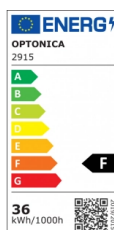

OPTONICA

Luz de Techo LED Redonda Cuerpo Blanco

Potencia **Color de luz**

• 36W

Blanca neutral

Stamps

Especificación técnica

Número de catálogo	2915
Brand	Optonica
Product Code	PD36-A2
Power	36W
Energy Consumption	36 kWh/1000h
Input voltage	AC: 175-260V
Flux	2700 lm
FLUX per watt	75lm/W
IP	20
Dimmable	No
Correlated Color Temperature	4500K
Light Color	Blanca neutral
Wattage Equivalent	160W
EAN Code	3800156629158
Energy Efficiency Label	F
Beam angle	120º

Power Factor	0.9
On/Off Cycles	25 000x
Instant On	0.1s
Operating Frequency	50-60 Hz
Temperature	-20°C / +40°C
Ra ≥	80
Life span	25 000 Hours
Weight of Product	2.130 kg
Color Code	845
Body Color	White
LED Type	5630 SMD
Lumen maintenance at end of service life	70%
Size of product	φ500x80 mm
Size of package	550x60x550 mm
Size of Box	560x380x565 mm
Items per pack	1
Items per box	6
Material	PC