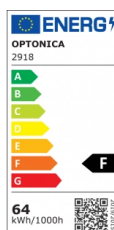

OPTONICA

Luz de Techo LED Redonda Cuerpo Negro

Potencia **Color de luz**

• 64W

Blanco cálido

Stamps

Especificación técnica

Número de catálogo	2918
Brand	Optonica
Product Code	PD64-A2
Power	64W
Energy Consumption	64 kWh/1000h
Input voltage	AC: 175-260V
Flux	4800 lm
FLUX per watt	75lm/W
IP	20
Dimmable	No
Correlated Color Temperature	3000K
Light Color	Blanco cálido
Wattage Equivalent	268W
EAN Code	3800156629189
Energy Efficiency Label	F
Beam angle	120°

Power Factor	0.9
On/Off Cycles	25 000x
Instant On	0.1s
Operating Frequency	50-60 Hz
Temperature	-20°C / +40°C
Ra ≥	80
Life span	25 000 Hours
Color Code	830
Body Color	Black
LED Type	5630 SMD
Lumen maintenance at end of service life	70%
Size of product	φ800x50 mm
Size of package	840x60x840 mm
Size of Box	850x380x850 mm
Items per pack	1
Items per box	6
Material	PC
Gross weight	4,500 kg