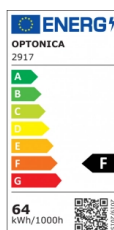

OPTONICA

Luz de Techo LED Redonda Cuerpo Negro

Potencia **Color de luz**

• 64W

Blanca neutral

Stamps

Especificación técnica

Número de catálogo	2917
Brand	Optonica
Product Code	PD64-A2
Power	64W
Energy Consumption	64 kWh/1000h
Input voltage	AC: 175-260V
Flux	4800 lm
FLUX per watt	75lm/W
IP	20
Dimmable	No
Correlated Color Temperature	4500K
Light Color	Blanca neutral
Wattage Equivalent	268W
EAN Code	3800156629172
Energy Efficiency Label	F
Beam angle	120º

Power Factor	0.9
On/Off Cycles	25 000x
Instant On	0.1s
Operating Frequency	50-60 Hz
Temperature	-20°C / +40°C
Ra ≥	80
Life span	25 000 Hours
Color Code	845
Body Color	Black
LED Type	5630 SMD
Lumen maintenance at end of service life	70%
Size of product	φ800x50 mm
Size of package	840x60x840 mm
Size of Box	850x380x850 mm
Items per pack	1
Items per box	6
Material	PC
Gross weight	4,500 kg