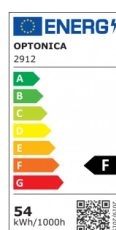

OPTONICA

Luz de Techo LED Cuerpo Blanco - Redonda

Potencia **Color de luz**

• 54W

Blanco cálido

Stamps

Especificación técnica

Número de catálogo	2912
Brand	Optonica
Product Code	PD54-A2
Power	54W
Energy Consumption	54 kWh/1000h
Input voltage	AC: 175-260V
Flux	4050 lm
FLUX per watt	75lm/W
IP	20
Dimmable	No
Correlated Color Temperature	3000K
Light Color	Blanco cálido
Wattage Equivalent	230W
EAN Code	3800156629127
Energy Efficiency Label	F
Beam angle	120º

Power Factor	0.9
On/Off Cycles	25 000x
Instant On	0.1s
Material	Plastic
Operating Frequency	50-60 Hz
Temperature	-20°C / +40°C
Ra ≥	80
Life span	25 000 Hours
Color Code	830
Body Color	White
LED Type	5630 SMD
Lumen maintenance at end of service life	70%
Size of product	φ600x80 mm
Size of package	650x60x650 mm
Size of Box	660x380x665 mm
Items per pack	1
Items per box	6
Gross weight	2,690 kg