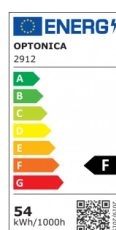

OPTONICA

Luz de Techo LED Cuerpo Blanco - Redonda

Potencia **Color de luz**

• 54W

Blanco cálido

Stamps

Especificación técnica

Número de catálogo	2912
Brand	Optonica
Product Code	PD54-A2
Power	54W
Energy Consumption	54 kWh/1000h
Input voltage	AC: 175-260V
Flux	4050 lm
FLUX per watt	75lm/W
IP	20
Dimmable	No
Correlated Color Temperature	3000K
Light Color	Blanco cálido
Wattage Equivalent	230W
EAN Code	3800156629127
Energy Efficiency Label	F
Beam angle	120°

Power Factor	0.9
On/Off Cycles	25 000x
Instant On	0.1s
Material	Plastic
Operating Frequency	50-60 Hz
Temperature	-20°C / +40°C
Ra ≥	80
Life span	25 000 Hours
Color Code	830
Body Color	White
LED Type	5630 SMD
Lumen maintenance at end of service life	70%
Size of product	φ600x80 mm
Size of package	650x60x650 mm
Size of Box	660x380x665 mm
Items per pack	1
Items per box	6
Gross weight	2,690 kg