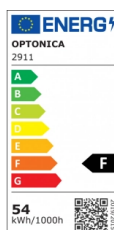

OPTONICA

Luz de Techo LED Cuerpo Blanco - Redonda

Potencia **Color de luz**

• 54W

Blanca neutral

Stamps

Especificación técnica

Número de catálogo	2911
Brand	Optonica
Product Code	PD54-A2
Power	54W
Energy Consumption	54 kWh/1000h
Input voltage	AC: 175-260V
Flux	4050 lm
FLUX per watt	75lm/W
IP	20
Dimmable	No
Correlated Color Temperature	4500K
Light Color	Blanca neutral
Wattage Equivalent	230W
EAN Code	3800156629110
Energy Efficiency Label	F
Beam angle	120°

Power Factor	0.9
On/Off Cycles	25 000x
Instant On	0.1s
Material	Plastic
Operating Frequency	50-60 Hz
Temperature	-20°C / +40°C
Ra ≥	80
Life span	25 000 Hours
Color Code	845
Body Color	White
LED Type	5630 SMD
Lumen maintenance at end of service life	70%
Size of product	φ600x80 mm
Size of package	650x60x650 mm
Size of Box	660x380x665 mm
Items per pack	1
Items per box	6
Gross weight	2,690 kg