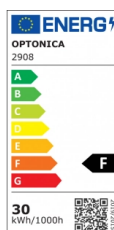

OPTONICA

Luz de Techo LED Cuerpo Blanco - Redonda

Potencia **Color de luz**

• 30W

Blanco cálido

Stamps

Especificación técnica

Número de catálogo	2908
Brand	Optonica
Product Code	PD30-A2
Power	30W
Energy Consumption	30 kWh/1000h
Input voltage	AC: 175-260V
Flux	2250 lm
FLUX per watt	75lm/W
IP	20
Dimmable	No
Correlated Color Temperature	3000K
Light Color	Blanco cálido
Wattage Equivalent	140W
EAN Code	3800156629080
Energy Efficiency Label	F
Beam angle	120º

Power Factor	0.9
On/Off Cycles	25 000x
Instant On	0.1s
Material	Plastic
Operating Frequency	50-60 Hz
Temperature	-20°C / +40°C
Ra ≥	80
Life span	25 000 Hours
Color Code	830
Body Color	White
LED Type	5630 SMD
Lumen maintenance at end of service life	70%
Size of product	φ400x80 mm
Size of package	450x60x450 mm
Size of Box	620x460x465 mm
Items per pack	1
Items per box	10
Gross weight	1,620 kg