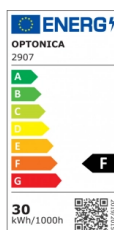

OPTONICA

Luz de Techo LED Cuerpo Blanco - Redonda

Potencia **Color de luz**

• 30W

Blanca neutral

Stamps

Especificación técnica

Número de catálogo	2907
Brand	Optonica
Product Code	PD30-A2
Power	30W
Energy Consumption	30 kWh/1000h
Input voltage	AC: 175-260V
Flux	2400 lm
FLUX per watt	80 lm/W
IP	20
Dimmable	No
Correlated Color Temperature	4500K
Light Color	Blanca neutral
Wattage Equivalent	140W
EAN Code	3800156629073
Energy Efficiency Label	F
Beam angle	120º

Power Factor	0.9
On/Off Cycles	25 000x
Instant On	0.1s
Material	Plastic
Operating Frequency	50-60 Hz
Temperature	-20°C / +40°C
Ra ≥	80
Life span	25 000 Hours
Color Code	845
Body Color	White
LED Type	5630 SMD
Lumen maintenance at end of service life	70%
Size of product	φ400x80 mm
Size of package	450x60x450 mm
Size of Box	620x460x465 mm
Items per pack	1
Items per box	10
Gross weight	1,620 kg