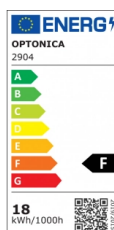

OPTONICA

Luz de Techo LED Cuerpo Blanco - Redonda

Potencia **Color de luz**

• 18W

Blanco cálido

Stamps

Especificación técnica

Número de catálogo	2904
Brand	Optonica
Product Code	PD18-A2
Power	18W
Energy Consumption	18 kWh/1000h
Input voltage	AC: 175-260V
Flux	1350 lm
FLUX per watt	75lm/W
IP	20
Dimmable	No
Correlated Color Temperature	3000K
Light Color	Blanco cálido
Wattage Equivalent	90W
EAN Code	3800156629042
Energy Efficiency Label	F
Beam angle	120º

Power Factor	0.7
On/Off Cycles	25 000x
Instant On	0.1s
Material	Plastic
Operating Frequency	50-60 Hz
Temperature	-20°C / +40°C
Ra ≥	80
Life span	25 000 Hours
Color Code	830
Body Color	White
LED Type	5630 SMD
Lumen maintenance at end of service life	70%
Size of product	φ250x80 mm
Size of package	290x60x290 mm
Size of Box	590x320x305 mm
Items per pack	1
Items per box	10
Gross weight	0,747 kg