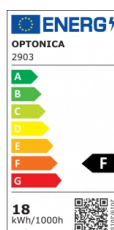

OPTONICA

Luz de Techo LED Cuerpo Blanco - Redonda

Potencia **Color de luz**

• 18W

Blanca neutral

Stamps

Especificación técnica

Número de catálogo	2903
Brand	Optonica
Product Code	PD18-A2
Power	18W
Energy Consumption	18 kWh/1000h
Input voltage	AC: 175-260V
Flux	1350 lm
FLUX per watt	75lm/W
IP	20
Dimmable	No
Correlated Color Temperature	4500K
Light Color	Blanca neutral
Wattage Equivalent	90W
EAN Code	3800156629035
Energy Efficiency Label	F
Beam angle	120º

Power Factor	0.7
On/Off Cycles	25 000x
Instant On	0.1s
Material	Plastic
Operating Frequency	50-60 Hz
Temperature	-20°C / +40°C
Ra ≥	80
Life span	25 000 Hours
Color Code	845
Body Color	White
LED Type	5630 SMD
Lumen maintenance at end of service life	70%
Size of product	φ250x80 mm
Size of package	290x60x290 mm
Size of Box	590x320x305 mm
Items per pack	1
Items per box	10
Gross weight	0,754 kg