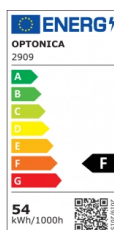

OPTONICA

Luz de Techo LED Cuerpo Negro - Redonda

Potencia **Color de luz**

• 54W

Blanca neutral

Stamps

Especificación técnica

Número de catálogo	2909
Brand	Optonica
Product Code	PD54-A2
Power	54W
Energy Consumption	54 kWh/1000h
Input voltage	AC: 175-260V
Flux	4050 lm
FLUX per watt	75lm/W
IP	20
Dimmable	No
Correlated Color Temperature	4500K
Light Color	Blanca neutral
Wattage Equivalent	230W
EAN Code	3800156629097
Energy Efficiency Label	F
Beam angle	120º

Power Factor	0.9
On/Off Cycles	25 000x
Instant On	0.1s
Material	Plastic
Operating Frequency	50-60 Hz
Temperature	-20°C / +40°C
Ra ≥	80
Life span	25 000 Hours
Color Code	845
Body Color	Black
LED Type	5630 SMD
Lumen maintenance at end of service life	70%
Size of product	φ600x80 mm
Size of package	650x60x650 mm
Size of Box	660x380x665 mm
Items per pack	1
Items per box	6
Gross weight	2,690 kg