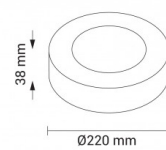

OPTONICA

LED Панел Кръгъл

Мощност

- 18W

Цвят на светлината

Бяла светлина

Stamps

Техническа Спецификация

Каталожен Номер	2235
Brand	Optonica
Product Code	DL18-A1
Power	18W
Energy Consumption	18 kWh/1000h
Input voltage	AC180-265V
Flux	1440lm
FLUX per watt	80lm/W
IP	20
Dimmable	No
Correlated Color Temperature	6000K
Light Color	Бяла светлина
Wattage Equivalent	145W
EAN Code	3800156622357
Energy Efficiency Label	F
Beam angle	120°

Power Factor	0.5
Power LED	18W
On/Off Cycles	25 000x
Instant On	0.2s
Material	Aluminium
Operating Frequency	50-60 Hz
Temperature	-20°C / +40°C
Ra ≥	80
Life span	25 000 Hours
Color Code	860
Lumen maintenance at end of service life	70%
Size of product	220x38 mm
Size of package	230x225x41 mm
Size of Box	470x470x240 mm
Items per pack	1
Items per box	20
Gross weight	0,420 kg
Net weight	0,348 kg