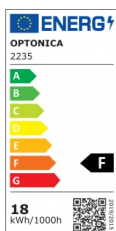

OPTONICA

LED Панел Кръгъл

Мощност

- 18W

Цвят на светлината

Бяла светлина

Stamps

Техническа Спецификация

Каталожен Номер	2235
Brand	Optonica
Product Code	DL18-A1
Power	18W
Energy Consumption	18 kWh/1000h
Input voltage	AC180-265V
Flux	1440lm
FLUX per watt	80lm/W
IP	20
Dimmable	No
Correlated Color Temperature	6000K
Light Color	Бяла светлина
Wattage Equivalent	145W
EAN Code	3800156622357
Energy Efficiency Label	F
Beam angle	120°

Power Factor	0.5
Power LED	18W
On/Off Cycles	25 000x
Instant On	0.2s
Material	Aluminium
Operating Frequency	50-60 Hz
Temperature	-20°C / +40°C
Ra ≥	80
Life span	25 000 Hours
Color Code	860
Lumen maintenance at end of service life	70%
Size of product	220x38 mm
Size of package	230x225x41 mm
Size of Box	470x470x240 mm
Items per pack	1
Items per box	20
Gross weight	0,420 kg
Net weight	0,348 kg