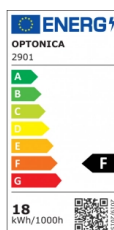

OPTONICA

Luz de Techo LED Cuerpo Negro - Redonda

Potencia   **Color de luz**

• 18W

Blanca neutral

Stamps