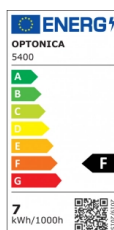

OPTONICA

Foco de Enfoque Magnético LED M35

Potencia **Color de luz**

- 7W

Blanca neutral

Stamps

Especificación técnica

Número de catálogo	5400
Brand	Optonica
Product Code	LN7-A4
Power	7W
Energy Consumption	7 kWh/1000h
Input voltage	DC48V
Flux	560
FLUX per watt	80lm/W
IP	20
Dimmable	No
Correlated Color Temperature	4000K
Light Color	Blanca neutral
Wattage Equivalent	45W
EAN Code	3800156654006
Energy Efficiency Label	F
Beam angle	15-60°

Power LED	7W
On/Off Cycles	100 000x
Instant On	0.1s
Material	ALU+PC
Operating Frequency	50Hz
Temperature	-20°C / +40°C
Ra ≥	90
Life span	25 000 Hours
Color Code	840
Lumen maintenance at end of service life	70%
Size of product	φ60x200 mm
Size of package	65x65x315 mm
Size of Box	350x220x335 mm
Items per pack	1
Items per box	30
Gross weight	0,465 kg
Net weight	0,403 kg
Warranty	2 Years