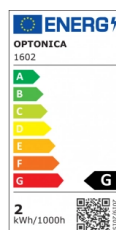

OPTONICA

Bombilla LED G4

Potencia **Color de luz**

• 2W

Blanca neutral

Stamps

Especificación técnica

Número de catálogo	1602
Brand	Optonica
Product Code	SP2-A1
Socket	G4
Power	2W
Energy Consumption	2 kWh/1000h
Input voltage	DC12V
Flux	180 lm
FLUX per watt	90 lm
IP	20
Dimmable	No
Correlated Color Temperature	4500K
Light Color	Blanca neutral
Wattage Equivalent	19W
EAN Code	3800156616028
Energy Efficiency Label	G
Beam angle	300°
Power LED	2W

On/Off Cycles	25 000x
Instant On	0.1s
Operating Frequency	50-60 Hz
Temperature	-20°C / +40°C
Ra ≥	80
Life span	25 000 Hours
Weight of Product	4 gr./ pcs
Color Code	845
Lumen maintenance at end of service life	70%
Size of product	φ10x37 mm
Items per pack	5
Material	ALU + PC
Gross weight	0,005 kg
Net weight	0,004 kg
Warranty	2 Years