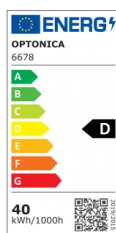

OPTONICA

LED Listón Fitting IP20

Potencia Color de luz

- 40W

Blanca neutral

Stamps

Especificación técnica

Número de catálogo	6678
Brand	Optonica
Product Code	OT40-A4

Power	40W
Energy Consumption	40 kWh/1000h
Input voltage	AC220-240V
Flux	5360 lm
FLUX per watt	134 lm/W
IP	20
Dimmable	No
Correlated Color Temperature	4000K
Light Color	Blanca neutral
EAN Code	3800156666788
Energy Efficiency Label	D
Beam angle	120°
Power Factor	0.5
On/Off Cycles	25 000x
Instant On	100% - 0.1s
Material	ALU+PC
Operating Frequency	50-60 Hz
Temperature	-20°C / +40°C

Ra ≥	80
Life span	25 000 Hours
Color Code	840
Lumen maintenance at end of service life	70%
Size of product	1200x70x20 mm
Size of package	1225x75x28 mm
Items per pack	1
Items per box	40
Gross weight	0,332 kg
Net weight	0,265 kg
Warranty	2 Years