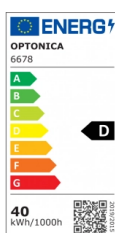

OPTONICA

LED Listón Fitting IP20

Potencia **Color de luz**

- 40W

Blanca neutral

Stamps

Especificación técnica

Número de catálogo	6678
Brand	Optonica
Product Code	OT40-A4

Power	40W
Energy Consumption	40 kWh/1000h
Input voltage	AC220-240V
Flux	5360 lm
FLUX per watt	134 lm/W
IP	20
Dimmable	No
Correlated Color Temperature	4000K
Light Color	Blanca neutral
EAN Code	3800156666788
Energy Efficiency Label	D
Beam angle	120°
Power Factor	0.5
On/Off Cycles	25 000x
Instant On	100% - 0.1s
Material	ALU+PC
Operating Frequency	50-60 Hz
Temperature	-20°C / +40°C

Ra ≥	80
Life span	25 000 Hours
Color Code	840
Lumen maintenance at end of service life	70%
Size of product	1200x70x20 mm
Size of package	1225x75x28 mm
Items per pack	1
Items per box	40
Gross weight	0,332 kg
Net weight	0,265 kg
Warranty	2 Years