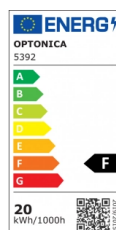

OPTONICA

Reflector LED Magnético M35 Riel

Potencia **Color de luz**

- 20W

Blanca neutral

Stamps

Especificación técnica

Número de catálogo	5392
Brand	Optonica
Product Code	LN20-A4
Power	20W
Energy Consumption	20 kWh/1000h
Input voltage	DC48V
Flux	1600 lm
FLUX per watt	80lm/W
IP	20
Dimmable	No
Correlated Color Temperature	4000K
Light Color	Blanca neutral
Wattage Equivalent	105W
EAN Code	3800156653924
Energy Efficiency Label	F
Beam angle	120º

Power LED	20W
On/Off Cycles	100 000x
Instant On	0.1s
Material	ALU+PC
Operating Frequency	50Hz
Temperature	-20°C / +40°C
Ra ≥	80
Life span	25 000 Hours
Color Code	840
Lumen maintenance at end of service life	70%
Size of product	600x34x50.5 mm
Size of package	610X38X73 mm
Size of Box	625x405x225 mm
Items per pack	30
Items per box	1
Gross weight	0,656 kg
Net weight	0,580 kg
Warranty	2 Years