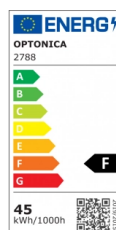

OPTONICA

Panel LED 62*62 CM 1PCS/CAJA CRI>95

Potencia **Color de luz**

- 45W

Luz blanca

Stamps

Especificación técnica

Número de catálogo	2788
Brand	Optonica
Product Code	DL45-A5
Power	45W
Energy Consumption	45 kWh/1000h
Input voltage	AC175-265V
Flux	3600 lm
FLUX per watt	80lm/W
IP	20
Dimmable	No
Correlated Color Temperature	6000K
Light Color	Luz blanca
Wattage Equivalent	240W
EAN Code	3800156627888
Energy Efficiency Label	F
Beam angle	120º

On/Off Cycles	25 000x
Instant On	0.1s
Operating Frequency	50-60 Hz
Temperature	-20°C / +40°C
Ra ≥	90
Life span	25 000 Hours
Color Code	960
Body Color	White
Lumen maintenance at end of service life	70%
Size of product	615x615x9 mm
Size of package	630x30x675 mm
Size of Box	645x197x695 mm
Items per pack	1
Items per box	6
Material	PC+Glass
Gross weight	2,371 kg
Net weight	1,908 kg
Warranty	2 Years