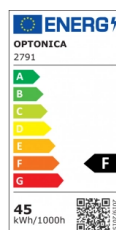

OPTONICA

Panel LED 62*62 CM 1PCS/CAJA UGR<19

Potencia   **Color de luz**

- 45W

Luz blanca

Stamps