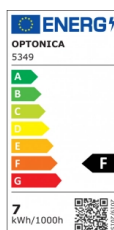

OPTONICA

Foco de Enfoque Magnético LED M35

Potencia **Color de luz**

- 7W

Blanco cálido

Stamps

Especificación técnica

Número de catálogo	5349
Brand	Optonica
Product Code	LN7-A4
Power	7W
Energy Consumption	7 kWh/1000h
Input voltage	DC48V
Flux	560
FLUX per watt	80lm/W
IP	20
Dimmable	No
Correlated Color Temperature	3000K
Light Color	Blanco cálido
Wattage Equivalent	45W
EAN Code	3800156653498
Energy Efficiency Label	F
Beam angle	15-60°

Power LED	7W
On/Off Cycles	100 000x
Instant On	0.1s
Material	ALU+PC
Operating Frequency	50Hz
Temperature	-20°C / +40°C
Ra ≥	90
Life span	25 000 Hours
Color Code	830
Lumen maintenance at end of service life	70%
Size of product	φ60x200 mm
Size of package	65x65x315 mm
Size of Box	350x220x335 mm
Items per pack	1
Items per box	30
Cable	77cm
Gross weight	0,465 kg
Net weight	0,398 kg