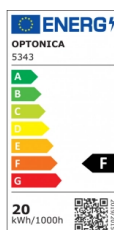

OPTONICA

Reflector LED Magnético 10- Cabezas

Potencia **Color de luz**

• 20W

Blanco cálido

Stamps

Especificación técnica

Número de catálogo	5343
Brand	Optonica
Product Code	LN20-A4
Power	20W
Energy Consumption	20 kWh/1000h
Input voltage	DC48V
Flux	1600 lm
FLUX per watt	80lm/W
IP	20
Dimmable	No
Correlated Color Temperature	3000K
Light Color	Blanco cálido
Wattage Equivalent	100W
EAN Code	3800156653436
Energy Efficiency Label	F
Beam angle	24°

Power LED	20W
On/Off Cycles	100 000x
Instant On	0.1s
Material	ALU+PC
Operating Frequency	50Hz
Temperature	-20°C / +40°C
Ra ≥	80
Life span	25 000 Hours
Color Code	830
Lumen maintenance at end of service life	70%
Size of product	270x34x50.5 mm
Size of package	290x73x38 mm
Size of Box	405x335x255 mm
Items per pack	1
Items per box	20
Gross weight	0,382 kg
Net weight	0,320 kg
Warranty	2 Years