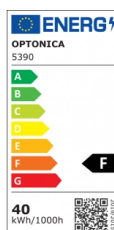

OPTONICA

Lámpara Lineal LED Wallwasher Para Rieles

Potencia **Color de luz**

- 40W

Blanca neutral

Stamps

Especificación técnica

Número de catálogo	5390
Brand	Optonica
Product Code	LN40-A4
Power	40W
Energy Consumption	40 kWh/1000h
Input voltage	AC200-240V
Flux	3600 lm
FLUX per watt	90lm/W
IP	20
Dimmable	No
Correlated Color Temperature	4000K
Light Color	Blanca neutral
EAN Code	3800156653900
Energy Efficiency Label	F
Beam angle	24°
On/Off Cycles	25 000x

Instant On	0.1s
Operating Frequency	50-60 Hz
Temperature	-20°C / +40°C
Ra ≥	80
Life span	25 000 Hours
Color Code	840
Body Color	Black
Lumen maintenance at end of service life	70%
Size of product	905x40x90 mm
Items per pack	1
Items per box	6
Material	Aluminium
Gross weight	1,757 kg
Net weight	1,569 kg
Warranty	5 Years