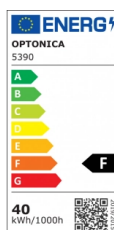

OPTONICA

Lámpara Lineal LED Wallwasher Para Rieles

Potencia **Color de luz**

- 40W

Blanca neutral

Stamps

Especificación técnica

Número de catálogo	5390
Brand	Optonica
Product Code	LN40-A4
Power	40W
Energy Consumption	40 kWh/1000h
Input voltage	AC200-240V
Flux	3600 lm
FLUX per watt	90lm/W
IP	20
Dimmable	No
Correlated Color Temperature	4000K
Light Color	Blanca neutral
EAN Code	3800156653900
Energy Efficiency Label	F
Beam angle	24°
On/Off Cycles	25 000x

Instant On	0.1s
Operating Frequency	50-60 Hz
Temperature	-20°C / +40°C
Ra ≥	80
Life span	25 000 Hours
Color Code	840
Body Color	Black
Lumen maintenance at end of service life	70%
Size of product	905x40x90 mm
Items per pack	1
Items per box	6
Material	Aluminium
Gross weight	1,757 kg
Net weight	1,569 kg
Warranty	3 Years