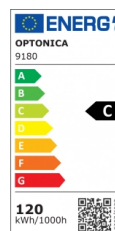

OPTONICA

Luz de Calle LED Alto Lumen - Driver Moso

Potencia **Color de luz**

• 120W

Luz blanca

Stamps

Especificación técnica

Número de catálogo	9180
Brand	Optonica
Product Code	SL120-A7
Power	120W
Energy Consumption	120 kWh/1000h
Input voltage	AC220-240V
Flux	18000 lm
FLUX per watt	150lm/W
IP	65
Dimmable	No
Correlated Color Temperature	6000K
Light Color	Luz blanca
Wattage Equivalent	868W
EAN Code	3800156691803
Energy Efficiency Label	C
Beam angle	120º

Hole Size	Ø65 mm
Power Factor	0.95
Power LED	120W
On/Off Cycles	35 000x
Instant On	0.1s
Operating Frequency	50-60 Hz
Temperature	-20°C / +40°C
Ra ≥	70
Life span	50 000 Hours
Color Code	860
Lumen maintenance at end of service life	70%
Size of product	650x160x76 mm
Items per box	1
Protection Class	I
Material	Aluminium
Gross weight	10,810 kg
Net weight	9,8273 kg
Warranty	5 Years